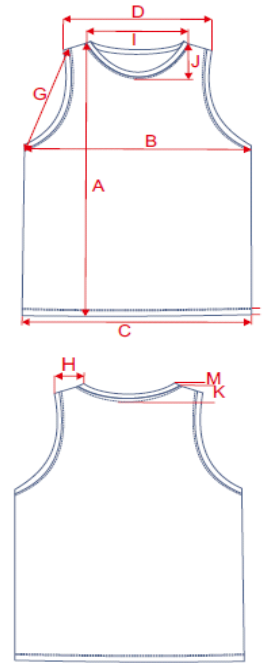

BY003_Jersey Big Tank

Tolerances: +/- 2 cm

	Description		S	M	L	XL	XXL
A	Length	cm	73	75	77	79	81
B	1/2 Chest Width	cm	51,5	54	56,5	59	61,5
C		cm					
D		cm					
E		cm					
F		cm					
G	1/2 Armhole Straight	cm	32	33	34	35	36
H		cm					
I		cm					
J		cm					
K		cm					
L		cm					
M		cm					
N		cm					
O		cm					
P		cm					
Q		cm					
R		cm					
S		cm					

Article Description	Single jersey - neutral sizelabel without branding, neckprint possible - low cutted braided sleeve opening and braided wide roundneck - double seams at the hem - long cutted
Fabric	100% cotton; grey: 90% cotton/ 10% viscose; charcoal: 60% cotton/ 40% polyester, jersey, 140 gsm
Colors	Black, White, Heather Grey, Charcoal